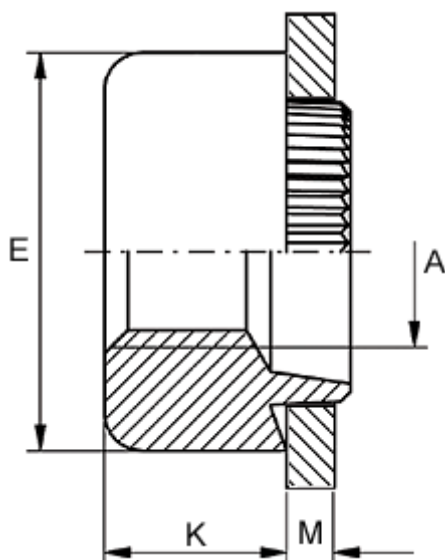

Article number: 12706000140800

Description: KLEE-coil 706 000 140.800
M14 Brass

Measures

Female thread A	= M14
Height K	= 10.0
Outer diameter E	= 25.0
Plate thickness	= 1.4 to 1.6
Recommended bore diameter for extreme load	= 19.0
Recommended bore diameter for normal use	= 20.0